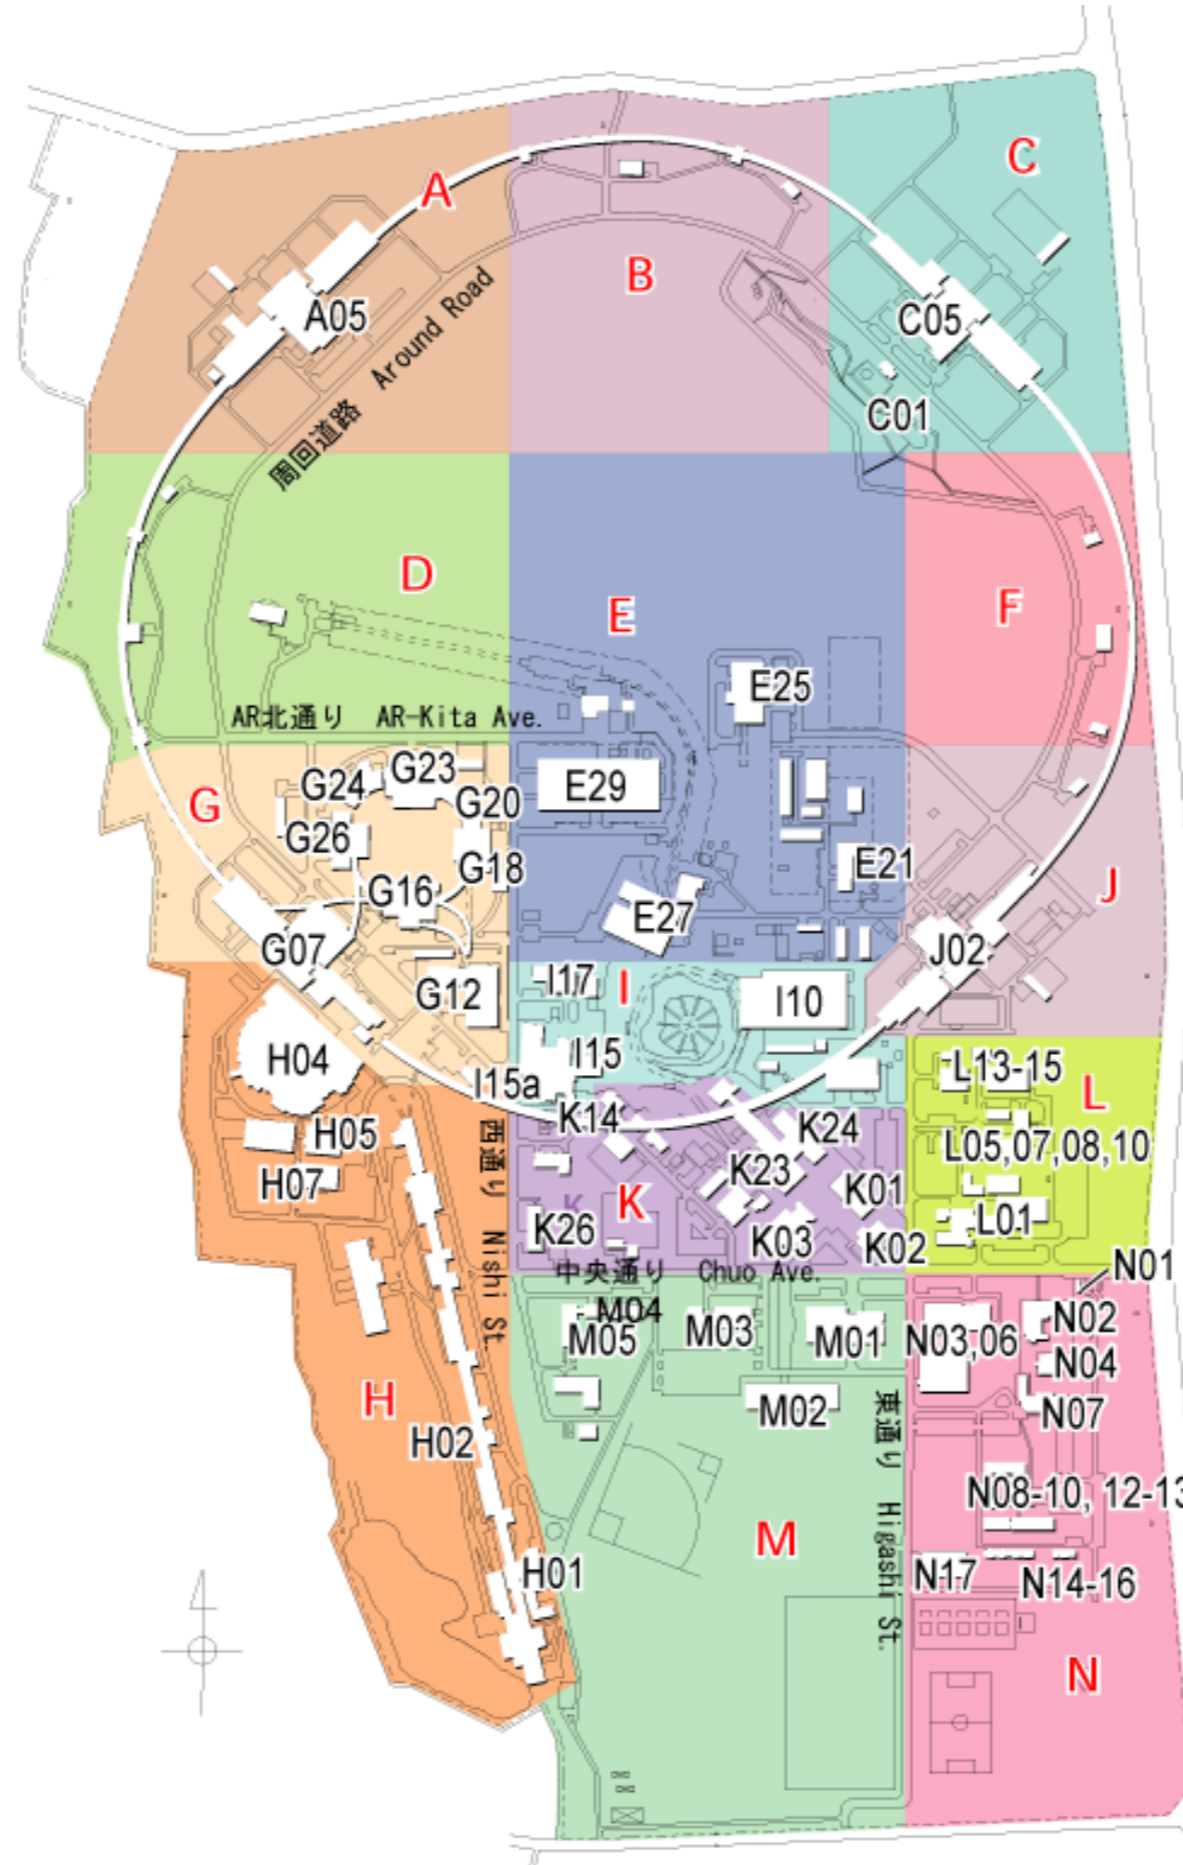

KEK つくばキャンパス全体マップ (KEK Tsukuba Campus Map)

2012年03月作成

a	Accelerator Test Facility	E 29
	Advanced Instrumentation Lab.(1)	I 15
	Advanced Instrumentation Lab.(2)	I 17
	Administration Bldg.	L 01
b	Barbershop	N 07
c	Cryogenics Bldg.	L 05-10
	Cryogenics and Vacuum Lab.	M 03
	Chemistry Lab	M 05
	Computer North Bldg./South Bldg.	N 03,06
	Cafeteria	N 04
d	Dormitory	N 08-13
e	Emergency Center	N 01
	Employee's Center	N 07
	Electron Linac Control Bldg.	H 01
	Electron Linac	H 02
g	Grocery	N 07
	Guest House	N 14-16
	Gymnasium	N 17
i	Ichi-go-kan Bldg.	K 01
	Information Center	N 01
k	KEKB Nikko Lab.	A 05
	KEKB Tsukuba Lab.	C 05
	KEKB Fuji Lab.	G 07
	KEKB Control Bldg.	G 12
	KEKB Oho Lab.	J 02
	Kenkyu Honkan Bldg.(Kobayashi Hall)	M 01
	International Center(Public Relation Office)	N 02
l	Lecture Hall	M 01
	Library	M 01
m	Medical Help	I 15a
	Machine Shop Bldg.	L 13-15
n	Ni-go-kan Bldg.	K 02
p	PS North Experiment Hall	E 27
	PF-AR South Lab.	G 16
	PF-AR East Lab.	G 18
	PF-AR North East Lab.	G 20
	PF-AR North Lab.	G 23
	PF-AR North West Lab.	G 24
	PF-AR West Lab.	G 26
	PF Light Source Bldg.	H 04
	PF Main Bldg.	H 05
	PF Lab.	H 07
	ERL Teat Facility	I 10
	Proton Beam Application Bldg.	K 14
	PS North Lab.	K 23
	PS Lab.	K 24
	Public Relations Office	N 02
r	Radioisotope Lab.	E 21
	Radiation Contol	M 04
	Restaurant	N 07
s	Superconducting RF Test Facility	E 25
	San-go-kan Bldg.	K 03
	Structural Biology Bldg.	K 26
u	Users Office	N 02
v	Visitors Corner (KEKB)	C 01
y	Yon-go-kan Bldg.	M 02